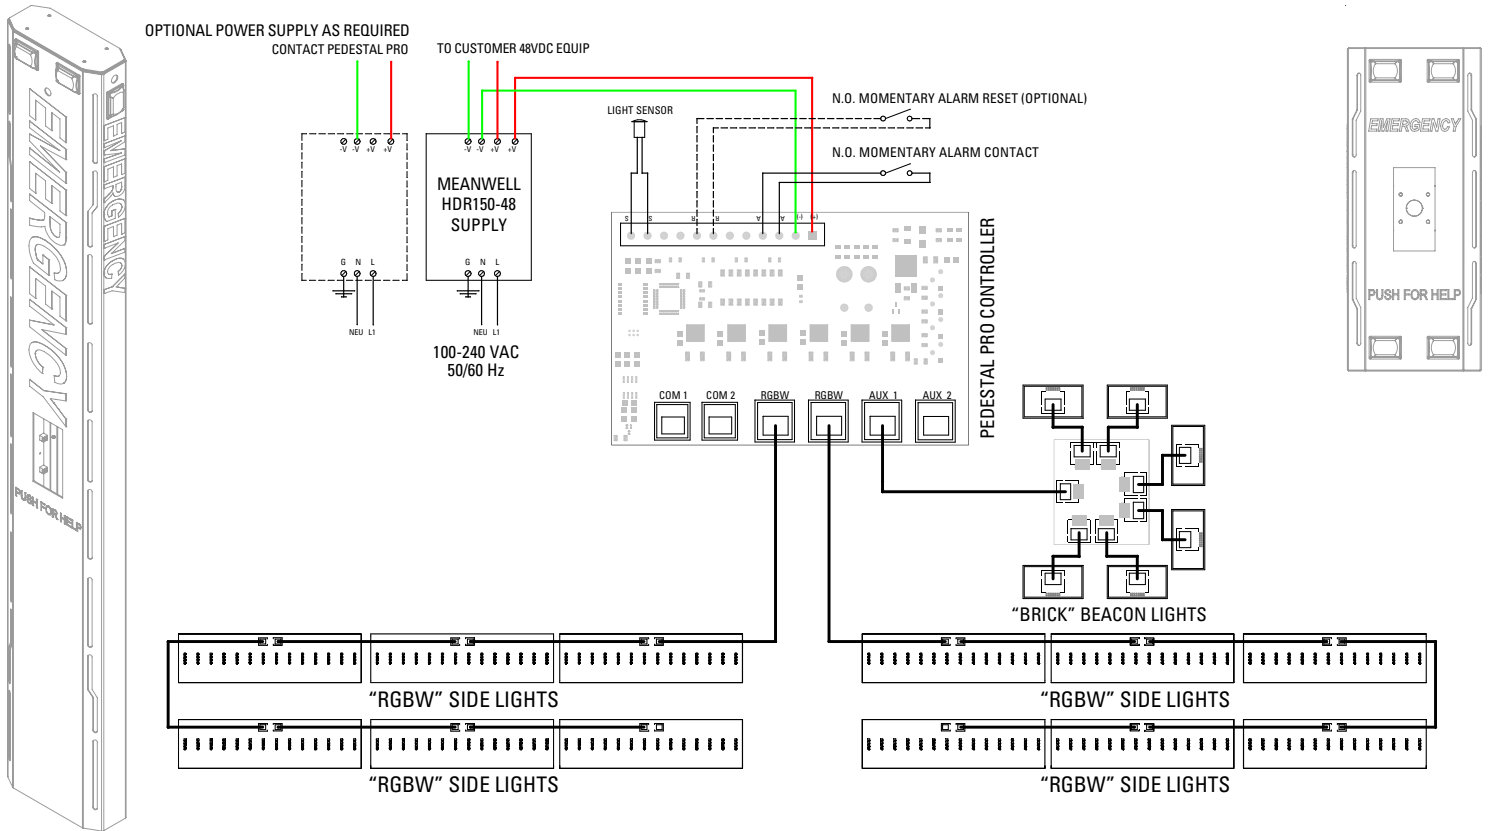

BLUE LIGHT HOUSING POWER SUPPLY OPTIONS

AC POWER SUPPLY / PEDESTAL PRO WALL STATION AND TOWER

Note: Wall Station has 4 "Brick" Beacon Lights, and 4 "RGBW" Side Lights. Tower has 6 "Brick" Beacon Lights, and 12 "RGBW" Side Lights

POE POWER SUPPLY / PEDESTAL PRO WALL STATION ONLY

IEEE 802.3bt Type 3. 48-57 VDC, 40.3 Watts Required