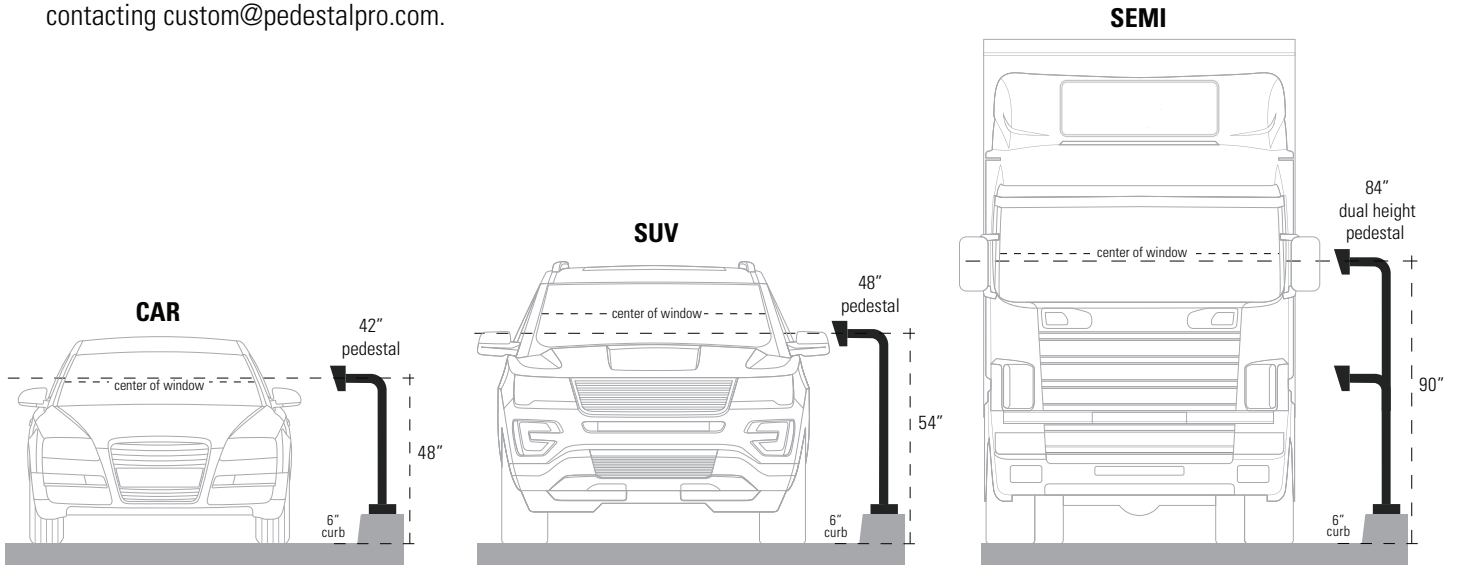

VEHICLE HEIGHT CHART

Determine which pedestal size is best for your installation based on the average vehicle height (center of window) for your intended use.

Dual height pedestals are available to accommodate vehicles of varying heights. Custom heights and reaches can be obtained by contacting custom@pedestalpro.com.

	Make and Model	Bottom of Window	Center of Window	Top of Window
 Car	Chevrolet Corvette	34"	39.5"	45"
	Honda Accord	38"	46.5"	53"
	Mercedes Benz S430	39"	47"	55"
 SUV	Acura MDX	46"	55.5"	65"
	Toyota Forerunner	48"	56.5"	65"
	Lexus GX470	49"	58.5"	68"
 Pickup	Chevy Suburban	51"	61"	71"
	Dodge Ram 1500	53"	62"	71"
	Ford F-150	54"	62.5"	71"
 RV	Small Size RV	57"	69.5"	82"
 Delivery	UPS or FedEx Trucks	67"	77.5"	88"
 Bus	School Bus	70"	84"	98"
	City Bus	70"	84"	98"
 Semi	Any Make/Model	92"	98"	104"