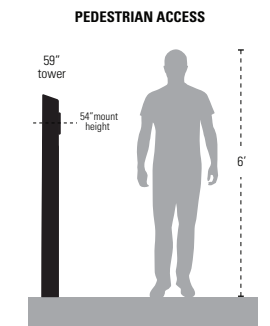

DESCRIPTION

A stunning z-style bollard for 2N IP Verso intercom in high end decor lobbies and entryways. Standing approximately 54" tall, this remarkable pedestal comes with a custom cutout for 2N IP Verso with a guaranteed fit.

Model No. **84TOW-2NIP-01-304**

DATA & SPECS

Product Style	Bollard
Material	#304 Stainless steel
Tube	4" x 8" x .120" wall, stainless steel #304
Face Plate	n/a
Base Plate	.25" plate, stainless steel #304
Cover Plate	.0749" (14 gauge) stainless steel #304
Mounting Method	Pad mount
Pretreatment	n/a
Finish	Brushed #4 (180 grit) with mirrored corner radiuses
UV Protection	n/a
Hardware	none
Packaging	Foam wrapped and boxed individually
Package Size	58 x 8 x 8
Weight	85 lbs
Shipping Method	UPS, FedEx, or LTL freight
Compliance	NDA, Buy American, or USMCA/CUSMA (see website for details)
Warranty	1 year limited (see website for details)
Inventory Status	Build To Order (Fast Track production is available)