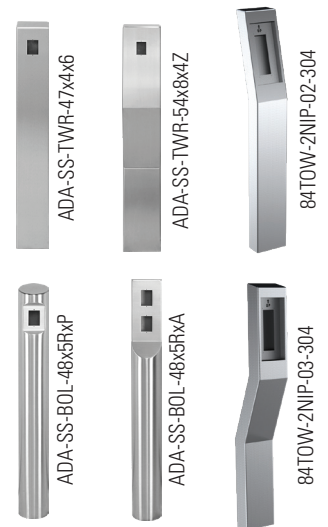

SIMILAR PRODUCTS

2N(R) is a registered trademark of Axis Communications, Inc. Pedestal PRO does not represent this brand. Use of trademark does not imply any affiliation with or endorsement by trademark owner. Refer to their website for more detailed information. Any device shown is not included in a purchase from Pedestal PRO. Pedestal PRO product features and dimensions are subject to change at any time. Check pedestalpro.com for current information.