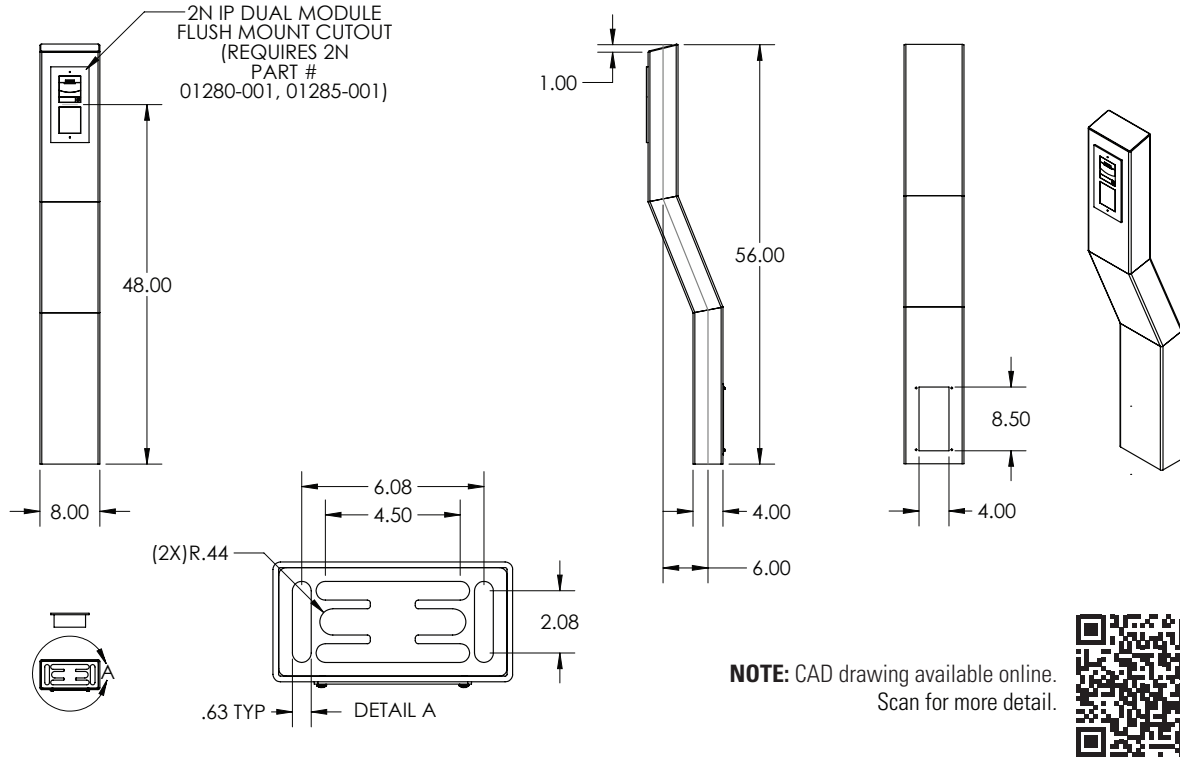

DESCRIPTION

A stunning z-style bollard for 2N IP Verso intercom in high end decor lobbies and entryways. Standing approximately 54" tall, this remarkable pedestal comes with a custom cutout for 2N IP Verso with a guaranteed fit.

Model No. **84TOW-2NIP-01-304**

DATA & SPECS

Product Style	Bollard
Material	#304 Stainless steel
Tube	4" x 8" x .120" wall, stainless steel #304
Face Plate	n/a
Base Plate	.25" plate, stainless steel #304
Cover Plate	.0749" (14 gauge) stainless steel #304
Mounting Method	Pad mount
Pretreatment	n/a
Finish	Brushed #4 (180 grit) with mirrored corner radiuses
UV Protection	n/a
Hardware	none
Packaging	Foam wrapped and boxed individually
Package Size	58 x 8 x 8
Weight	85 lbs
Shipping Method	UPS, FedEx, or LTL freight
Compliance	NDA, Buy American, or USMCA/CUSMA (see website for details)
Warranty	1 year limited (see website for details)
Inventory Status	Build To Order (Fast Track production is available)